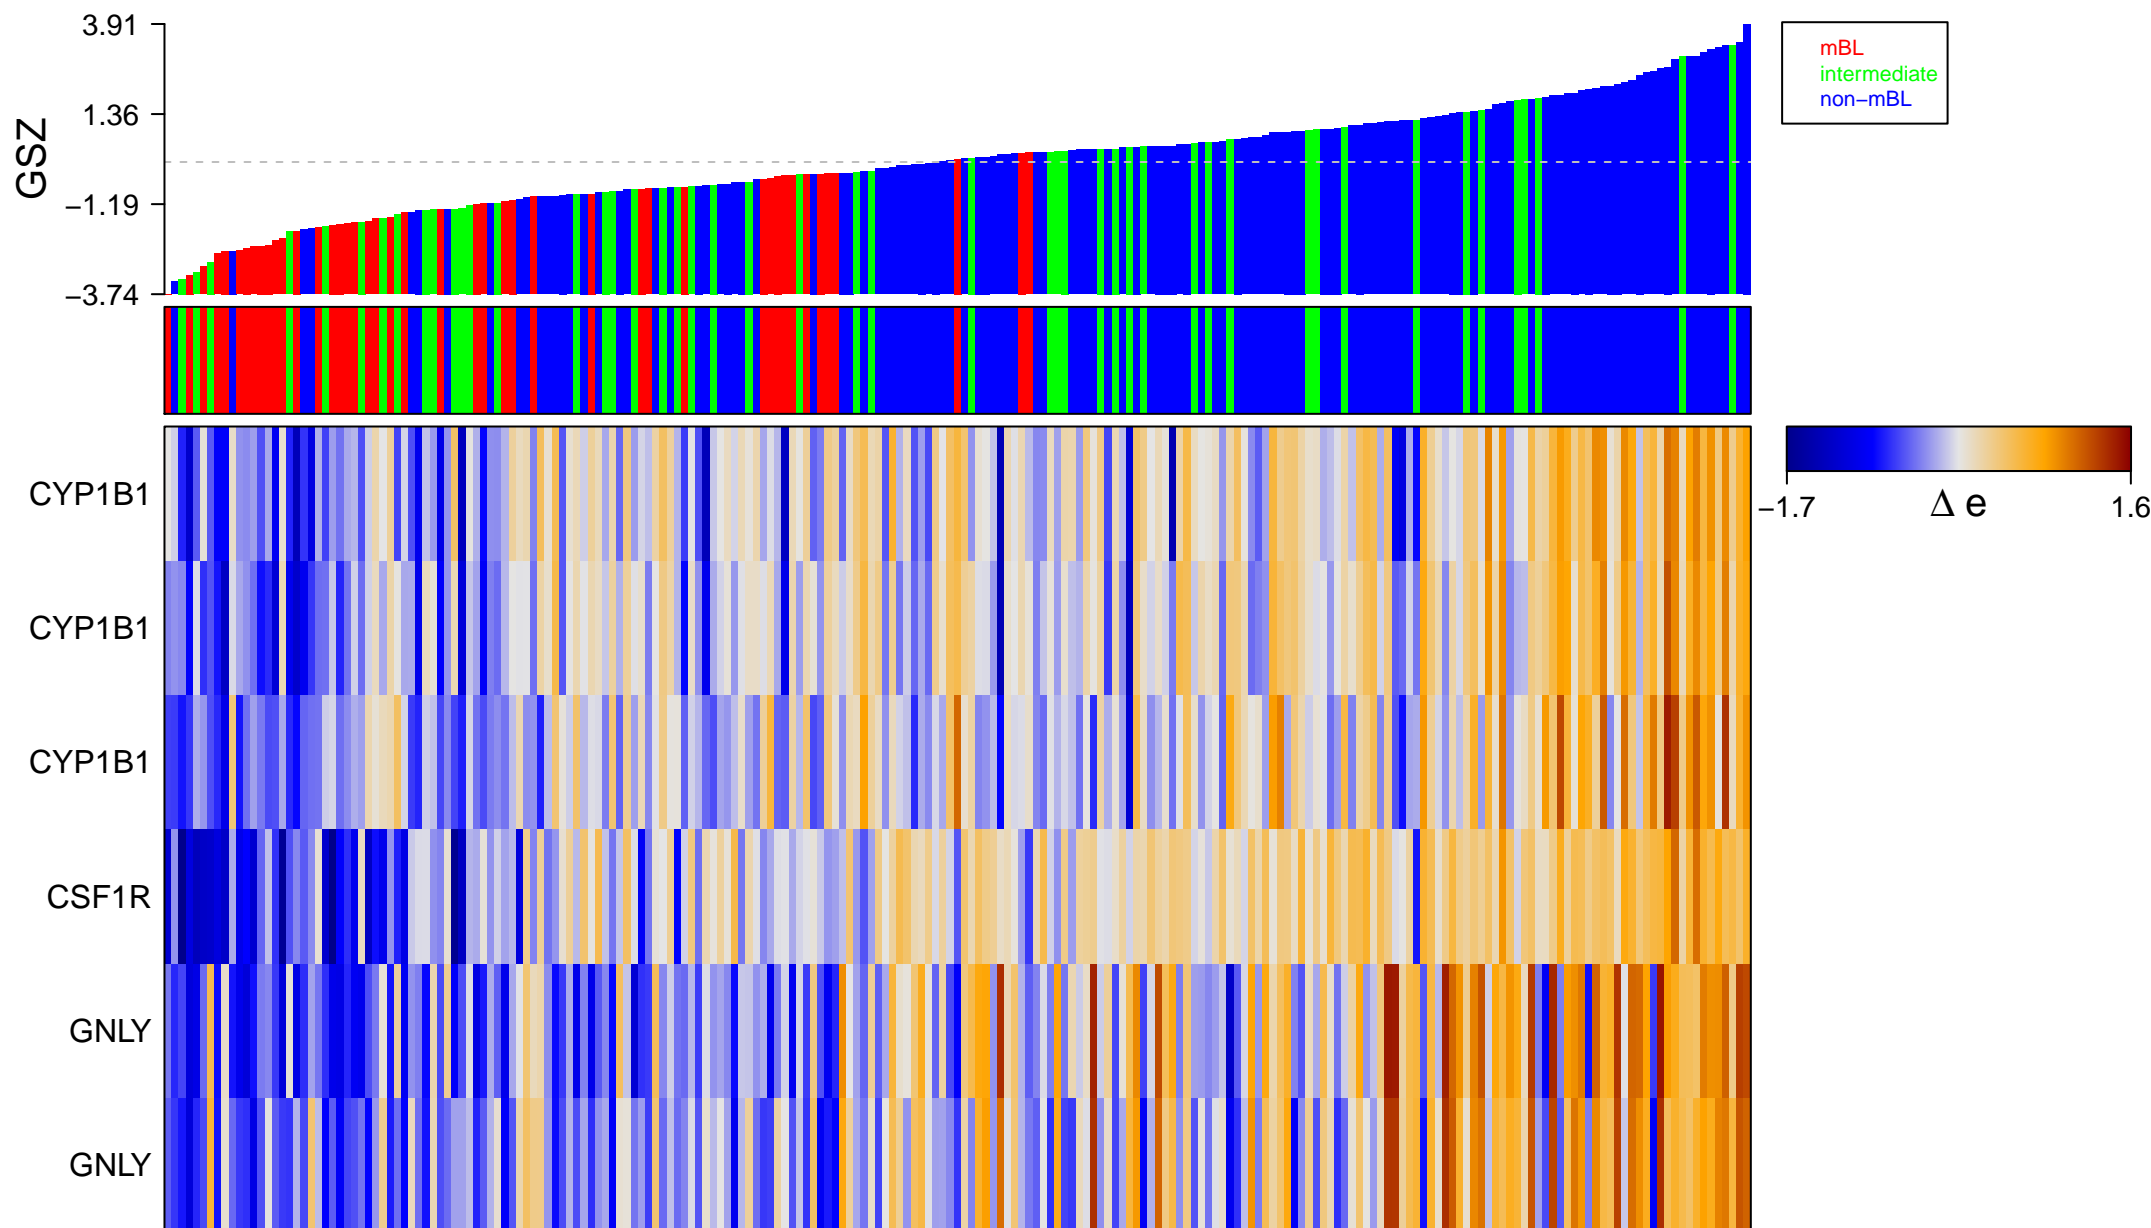

# VISALA\_AGING\_LYMPHOCYTE\_UP